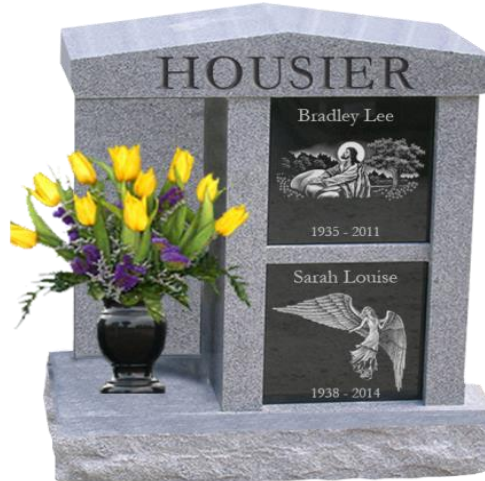

## Columbarium Design EG-201

Type:	2-Niche Unit
Features:	Gable Roof
Overall Size:	2-8 x 1-5 x 3-1
Weight for Grey:	1,040 lbs.
Weight for Colors:	1,040 lbs.

*Solid granite exterior and interior. Two (2) solid granite doors. Standard niche opening sizes are 12" x 12" x 12". Shipped as one, fully assembled unit for fast and easy installation. Prices do NOT include carving, vase, lettering, freight, foundation, setting materials or the actual setting of the unit.*

<b>Additional Charges</b>	
Letter Cap with Family Name	\$273
Letter Name/Dates per Door	\$186
Carve & Letter Cap	\$498

**\* Stock Item**

*Import Gray	\$2,670
*Butterfly Blue	\$3,480
*Bahama Blue	\$3,696
*India Mahogany	\$3,696
*Jet Black/India Red	\$4,560
*Blue Pearl	\$5,154