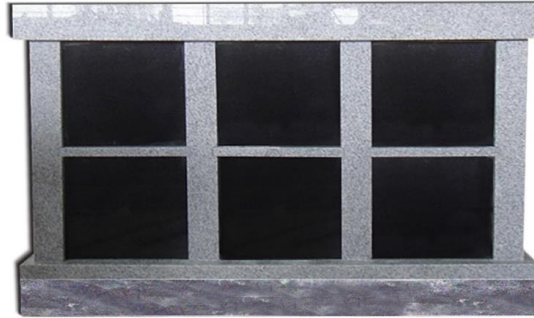

Columbarium Design EG-1201

Type:	12 Niche Unit
Features:	Gable Roof
Overall Size:	4-4 x 2-10 x 3-0
Weight for Grey:	3,300 lbs.
Weight for Colors:	3,300 lbs.

Solid granite exterior and interior. Twelve (12) solid granite doors. Standard niche opening sizes are 12" x 12" x 12". Shipped as one, fully assembled unit for fast and easy installation. Prices do NOT include carving, vase, lettering, freight, foundation, setting materials or the actual setting of the unit.

Additional Charges	
Letter Cap with Family Name	$621
Letter Name/Dates per Door	$186
Carve & Letter Cap	$900

Import Gray	$8,565
Butterfly Blue	$11,211
Bahama Blue	$11,913
India Mahogany	$11,913
Jet Black/India Red	$14,721
Blue Pearl	$16,614

Columbarium Design EG-1202

Type:	12 Niche Unit
Features:	Flat Roof
Overall Size:	4-4 x 1-8 x 5-4
Weight for Grey:	3,000 lbs.
Weight for Colors:	3,000 lbs.