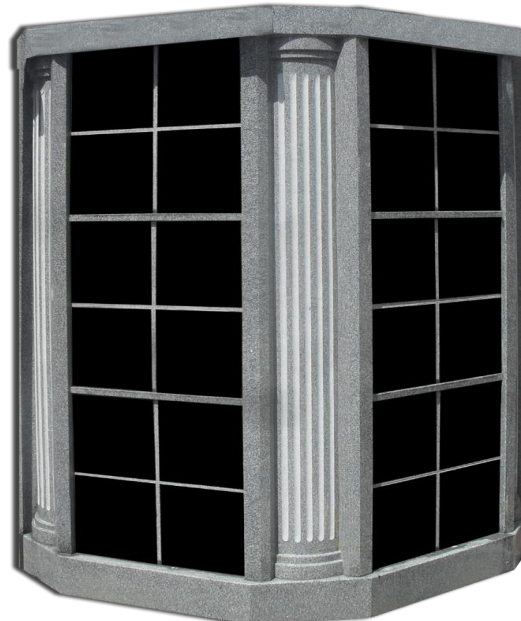

Columbarium Design EG-72

Type:	72 Niche Unit
Features:	Columned Hexagonal
Overall Size:	6-9 x 6-7 x 6-8
Weight for Grey:	15,000 lbs.
Weight for Colors:	15,000 lbs.

Solid granite exterior and interior. Seventy-Two (72) solid granite doors. Standard niche opening sizes are 12" x 12" x 12". Shipped as one, fully assembled unit for fast and easy installation. Prices do NOT include carving, vase, lettering, freight, foundation, setting materials or the actual setting of the unit.